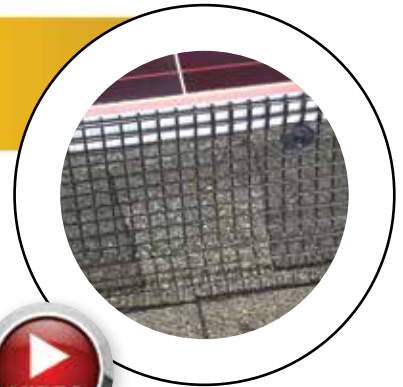

Solar Panel Protection

This New Kit makes Solar Panel Exclusion Fast, Easy and Attractive

Solar panels are being installed on commercial and residential roofs across America at an ever increasing rate. These arrays provide perfect harborage for birds and other critters, and homeowners are desperate for a solution.

The Problem - Pigeon droppings accumulate on roofs under solar arrays.

A fast and tidy installation. The attractive black mesh is locked in place by the Solar Panel Clips.

The mesh is secured on all sides, permanently excluding birds and other wildlife.

This innovative system is designed specifically to keep all creatures from getting under solar arrays, protecting the roof, wiring and equipment from their damage. This non-penetrating system is fast and easy to install, and can be removed for service.

Features:

- Plastic clips are UV-stable, won't scratch panels
- Clips recommended every 18 inches,
- The lips bind the mesh to the panels without drilling holes or damaging the system
- Nearly invisible from the ground
- Tin snips and other basic tools required for installation